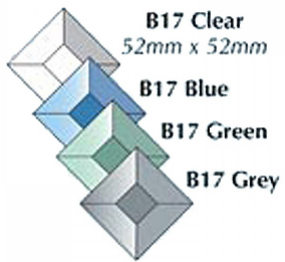

Green Designer Bevel 52mm x 52mm ( Model: RDB17GREEN )

Attributes:

**Product Code:** RDB17GREEN

**Unit Of Sale:** PACK 10

---