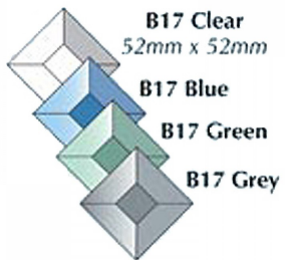

Blue Designer Bevel 52mm x 52mm (Model: RDB17BLUE)

Attributes:

Product Code: RDB17BLUE

Unit Of Sale: PACK 10
