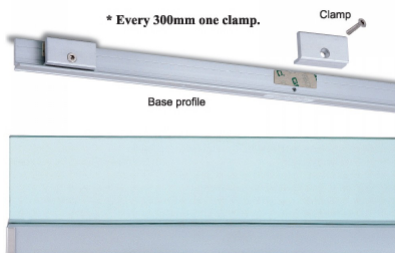

Wall Profile System Kit For 12mm Glass With Alum Covers - 3m (Model: KWP12AL)

- No messy sealant
- No holes required
- Easy and quick installation
- 3000mm stock length.

Attributes:

Product Code: KWP12AL