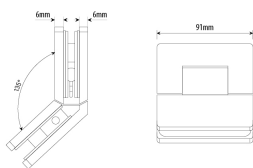

135 deg Amazon Glass 2 Glass Shower Hinge - Pol Chrome ( Model: JHI402PC )

- The Shower Door Hinge has an adjustable closing position.
- Door Hinge screws are hidden, for uniform design appeal.
- Door Hinges come with gaskets to prevent glass damage.
- Suitable for 10mm to 12mm thick glass.
- Shower Door Hinge specifications:
  - Material: Brass
  - Finish: Polished Chrome
  - Max Door width: 800 mm
  - Max Door weight: 40 Kg
  - Open 90° (inwards/outwards), with a 15° self-centering return function
  - Closing angle adjustable for a perfect close