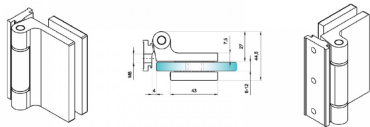

Dynamik Door Hinge - SS Effect - Square Corners ( Model: G.DK.SG.SS.008.SQ )

- The Square integrated door hinges work with the H-type, Z- type and L-type aluminium door frames.
- Suitable for glass thicknesses of 8-10mm.
- Recommended max door height - 2400mm.
- Above a height of 2200 mm, it is recommended to use 3 hinges.
- Available in Black, Stainless steel effect, and an Anodised finish.
- The maximum recommended weight of glass doors using these hinges:  
2 hinges = 80kg  
3 hinges = 100kg

Attributes:

**Product Code:** G.DK.SG.SS.008.SQ

**Unit Of Sale:** Each