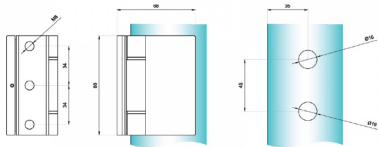

Dynamik Door Hinge - SS Effect - Square Corners ( Model: G.DK.SG.SS.008.SQ )

- The Square integrated door hinges work with the H-type, Z- type and L-type aluminium door frames.
- Suitable for glass thicknesses of 8-10mm.
- Recommended max door height - 2400mm.
- Above a height of 2200 mm, it is recommended to use 3 hinges.
- Available in Black, Stainless steel effect, and an Anodised finish.
- The maximum recommended weight of glass doors using these hinges:  
2 hinges = 80kg  
3 hinges = 100kg