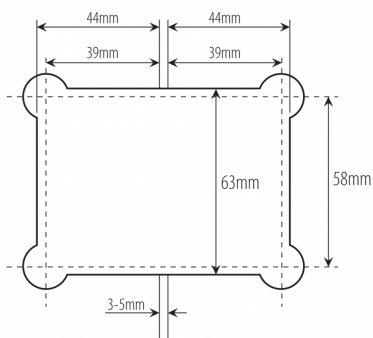

90 Degree - Glass to Glass Shower Hinge - Polished Chrome (Model: JGX990.4PC)

• TO BE DISCONTINUED - LOW STOCK - CHECK BEFORE ORDERING

• Glass Thickness: 10mm or 12mm tempered safety glass.

• Max. Door Weight: Using 2 hinges for 37kg, 3 hinges for 55kg.

• Max. Door Width: 2 hinges for 800mm, 3 hinges for 900mm.

• Complete with gaskets, stainless steel screws & wall plugs.

Attributes:

Product Code: JGX990.4PC

Unit Of Sale: 1 Hinge

POLISHED CHROME FINISH