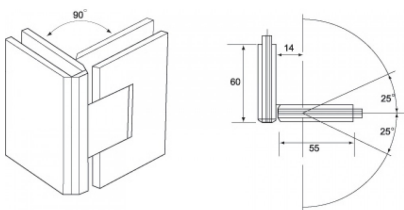

90 Degree - Glass to Glass Shower Hinge - Polished Chrome (Model: JGX990.4PC)

• TO BE DISCONTINUED - LOW STOCK - CHECK BEFORE ORDERING

• Glass Thickness: 10mm or 12mm tempered safety glass.

• Max. Door Weight: Using 2 hinges for 37kg, 3 hinges for 55kg.

• Max. Door Width: 2 hinges for 800mm, 3 hinges for 900mm.

• Complete with gaskets, stainless steel screws & wall plugs.

Attributes:

Product Code: JGX990.4PC

Unit Of Sale: 1 Hinge

POLISHED CHROME FINISH